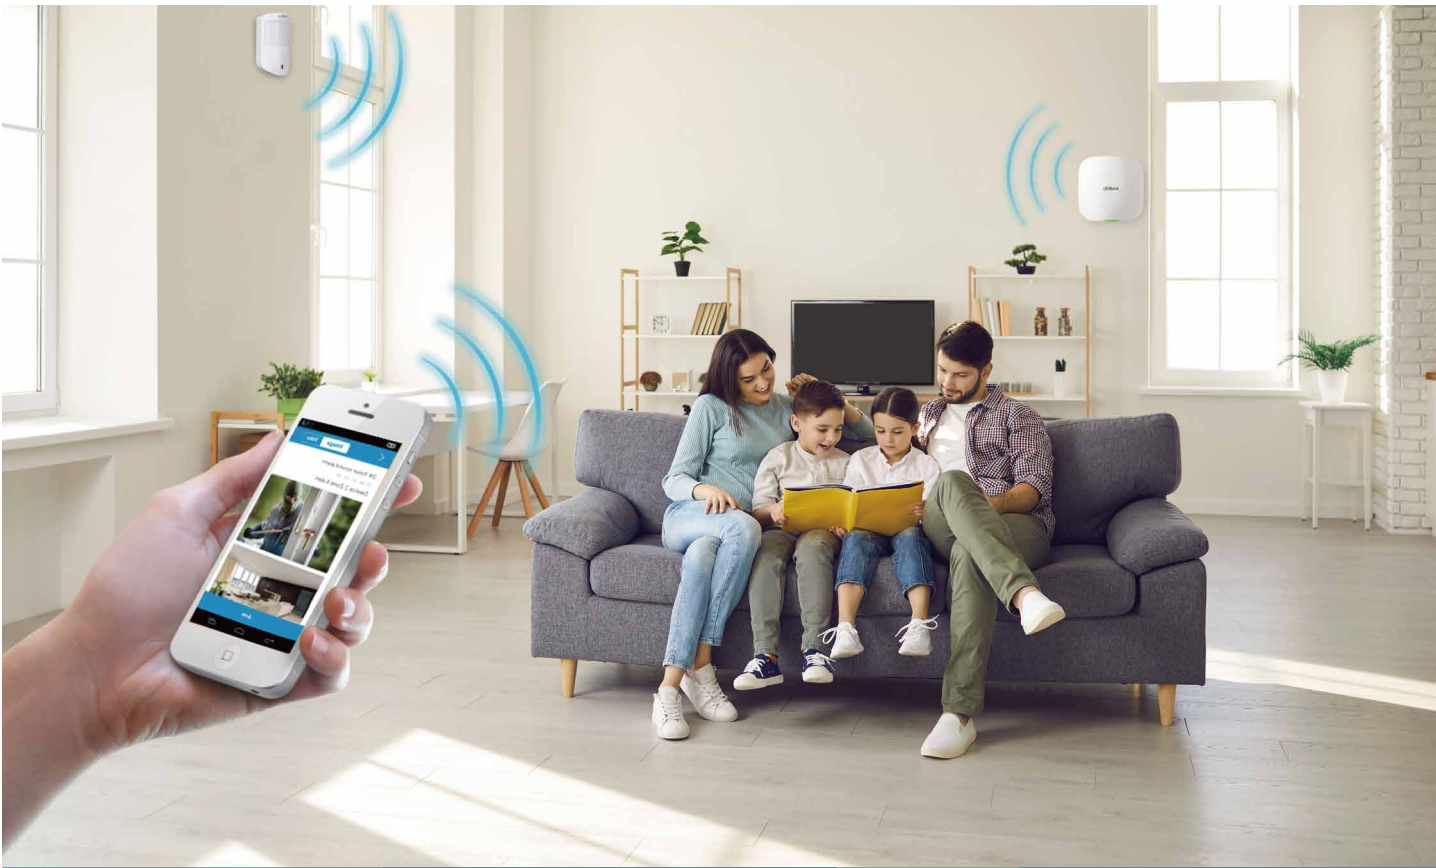

Invisible Connection, Tangible Protection

New Generation of Dahua Wireless Alarm System

Reliable RF Tech

Multiple Networking
Modes

Easy App
Controls

Interconnection

Dahua Wireless Alarm System

Highlights

Reliable RF Tech

Frequency hopping, two-way communication and AES128 encryption algorithm ensure the communication's stability and security, reaching up to 2,000m in an open space.

Multiple Networking Modes

Supports Ethernet, dual-band Wi-Fi, GPRS/3G/4G network modes, and alarm push notifications via mobile apps, SMS, or phone call.

Easy App Controls

With mobile apps such as DMSS (for end users) and COS Pro (for installers), you can realize real-time reception of notifications, devices management, remote operations, and more.