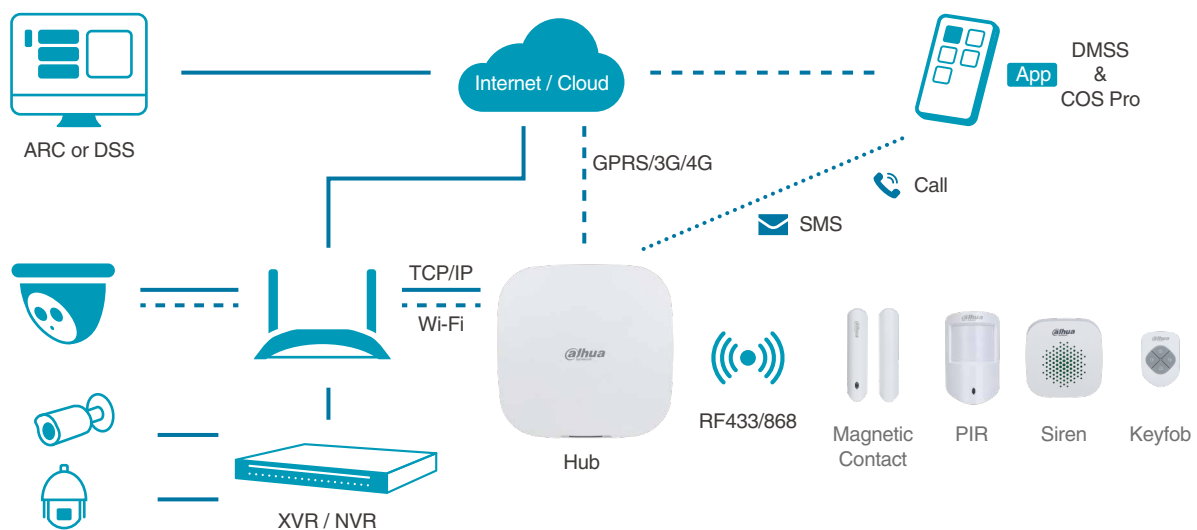

Supports Ethernet, dual-band Wi-Fi, GPRS/3G/4G network modes, and alarm push notifications via mobile apps, SMS, or phone call.

Easy App Controls

With mobile apps such as DMSS (for end users) and COS Pro (for installers), you can realize real-time reception of notifications, devices management, remote operations, and more.

Interconnection

The Hub can communicate with Dahua XVR or Dahua NVR and realize linkage as long as their networks are connected without using any software.

Topology

Application Scenarios

Home

Shop

Office Building